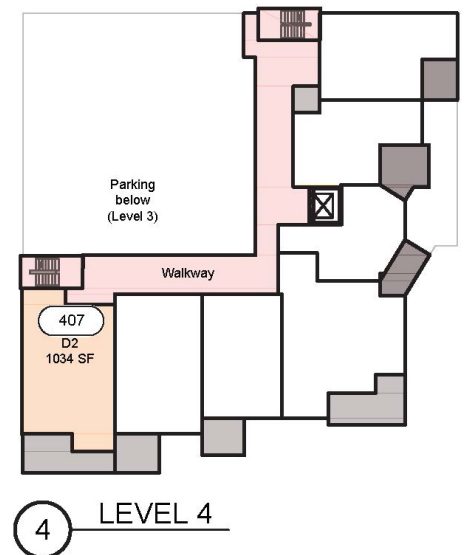

Two Bedroom plus Den

D2
1034 SF

MOBIUS ARCHITECTURE