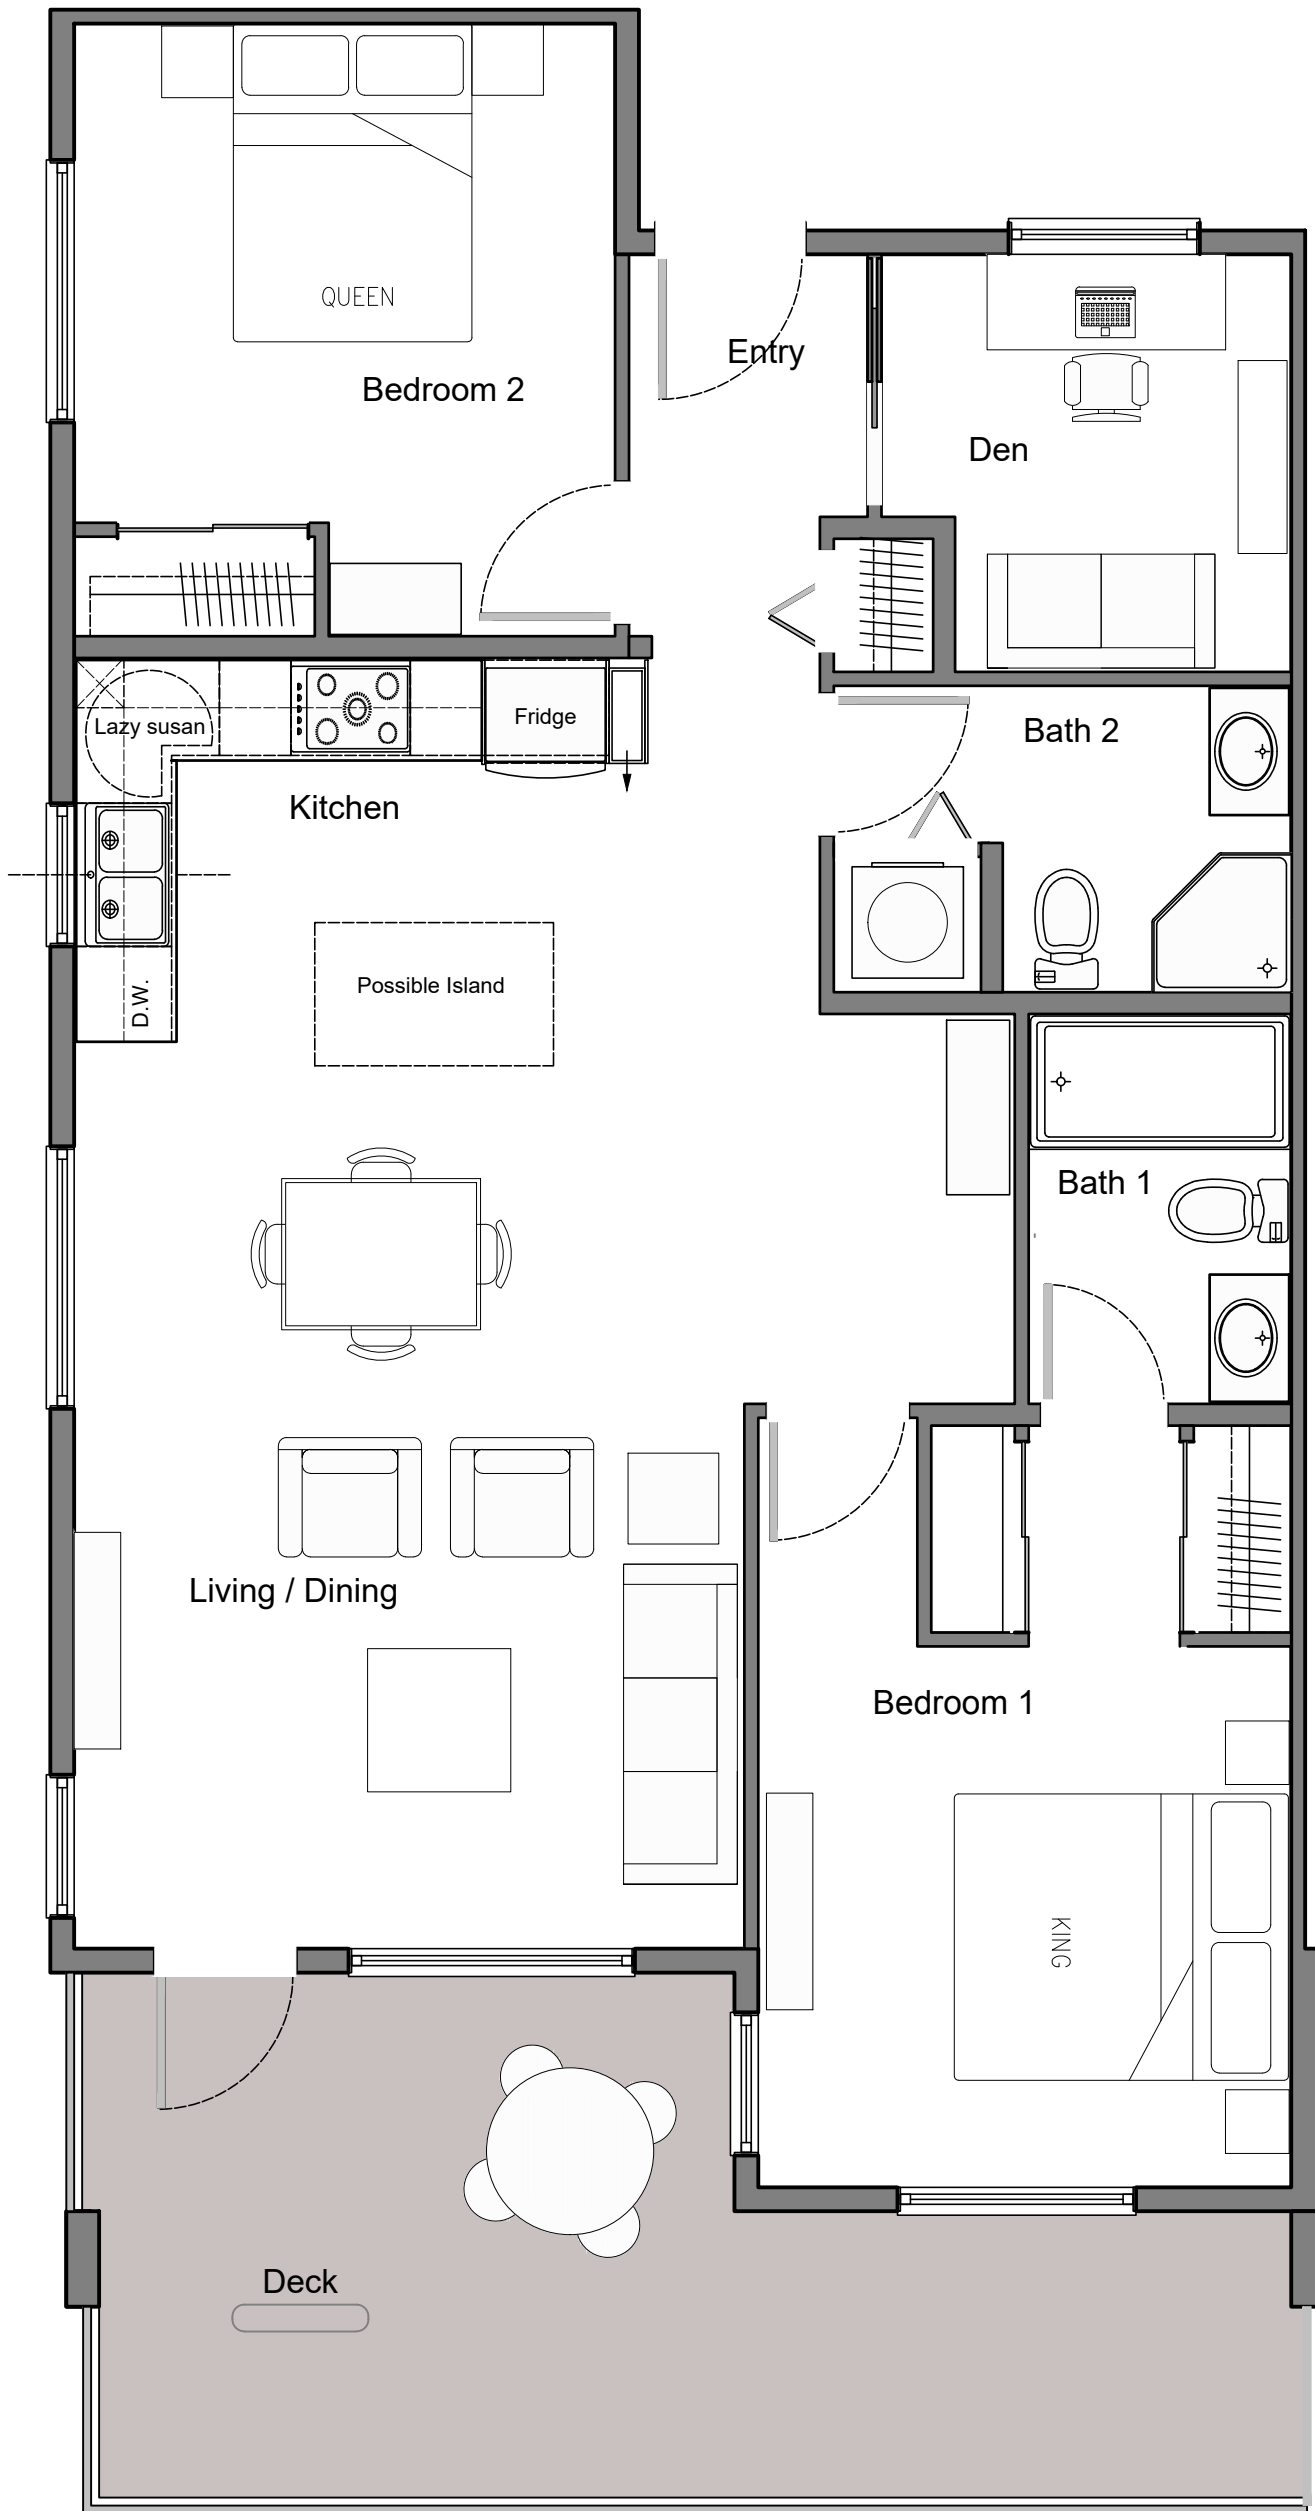

Two Bedroom plus Den

D2
1034 SF

MOBIUS ARCHITECTURE