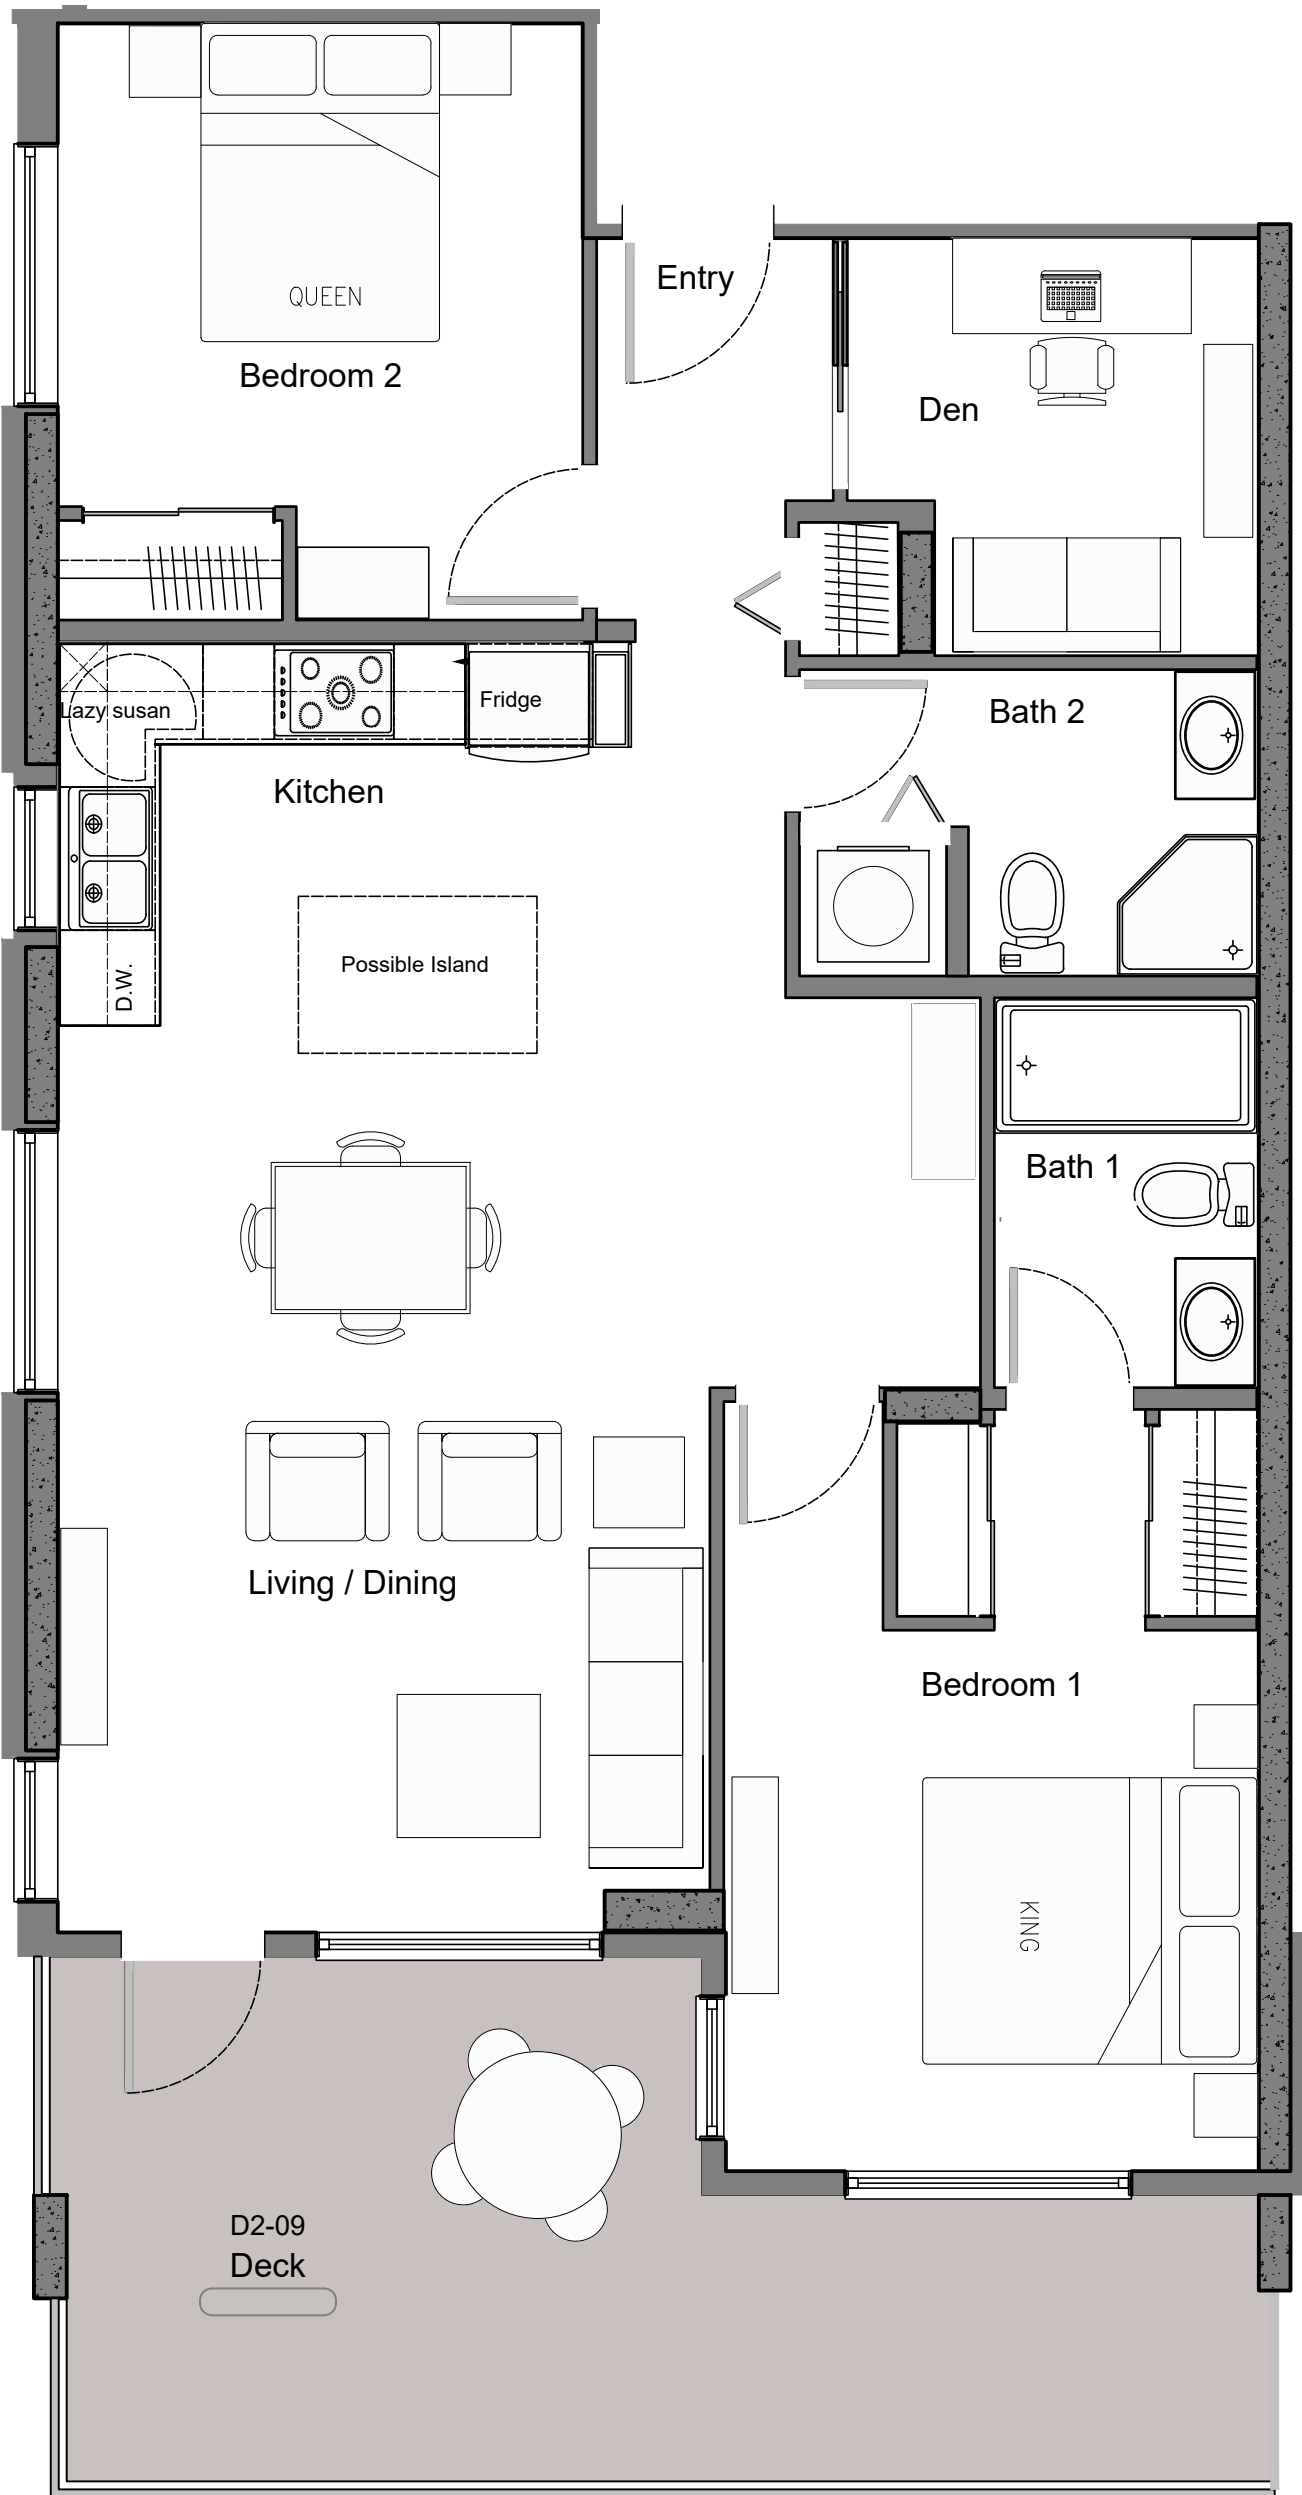

Two Bedroom plus Den

D2
1034 SF

MOBIUS ARCHITECTURE

1621
Project NO CL PN

D D

Scale

Unit Type D2 Level 1

Title

1 FEB 28, 2019
Rev Date

D-2
Drawing NO