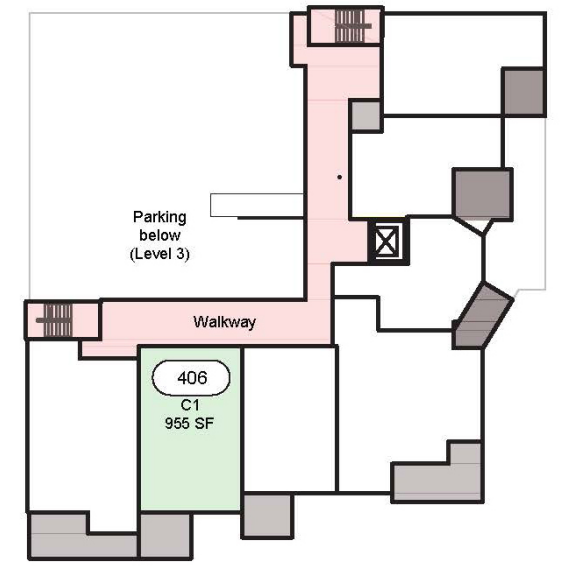

Two bedroom plus Den

C1
955 SF

6 LEVEL 6

4 LEVEL 4

3 LEVEL 3

MOBIUS ARCHITECTURE 0' 6" 1' 2' 3' 4' 5' 6' 7' 8' 9' 10'
Scalebar