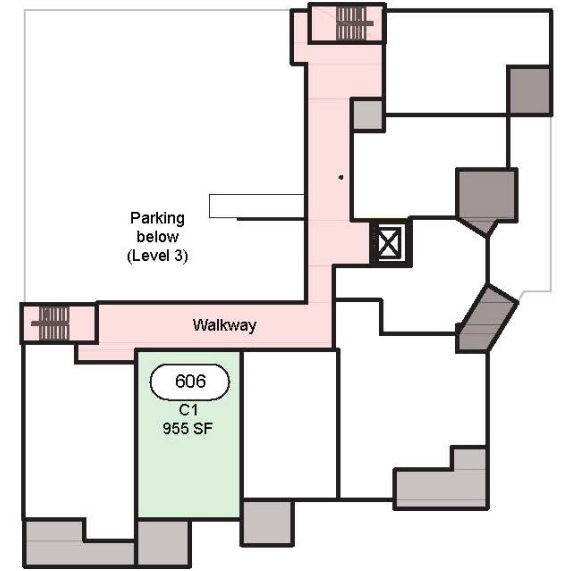

Two bedroom plus Den

C1
955 SF

6 LEVEL 6

4 LEVEL 4

3 LEVEL 3

MOBIUS ARCHITECTURE 0' 6" 1' 2' 3' 4' 5' 6' 7' 8' 9' 10'
Scalebar