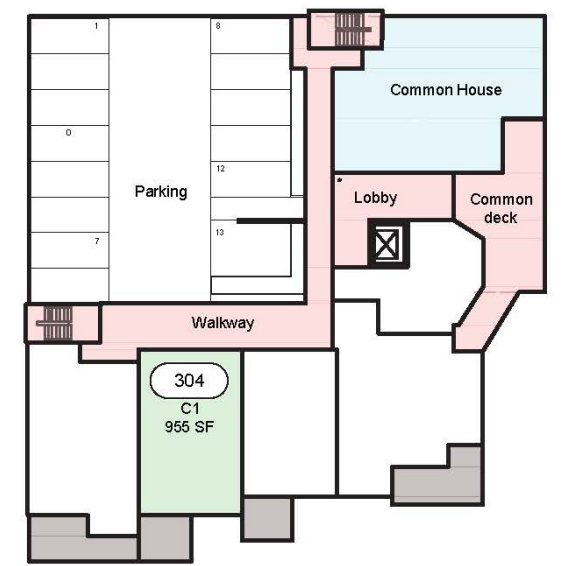

Two bedroom plus Den

C1
955 SF

6 LEVEL 6

4 LEVEL 4

3 LEVEL 3

MOBIUS ARCHITECTURE 0' 6" 1' 2' 3' 4' 5' 6' 7' 8' 9' 10'
Scalebar