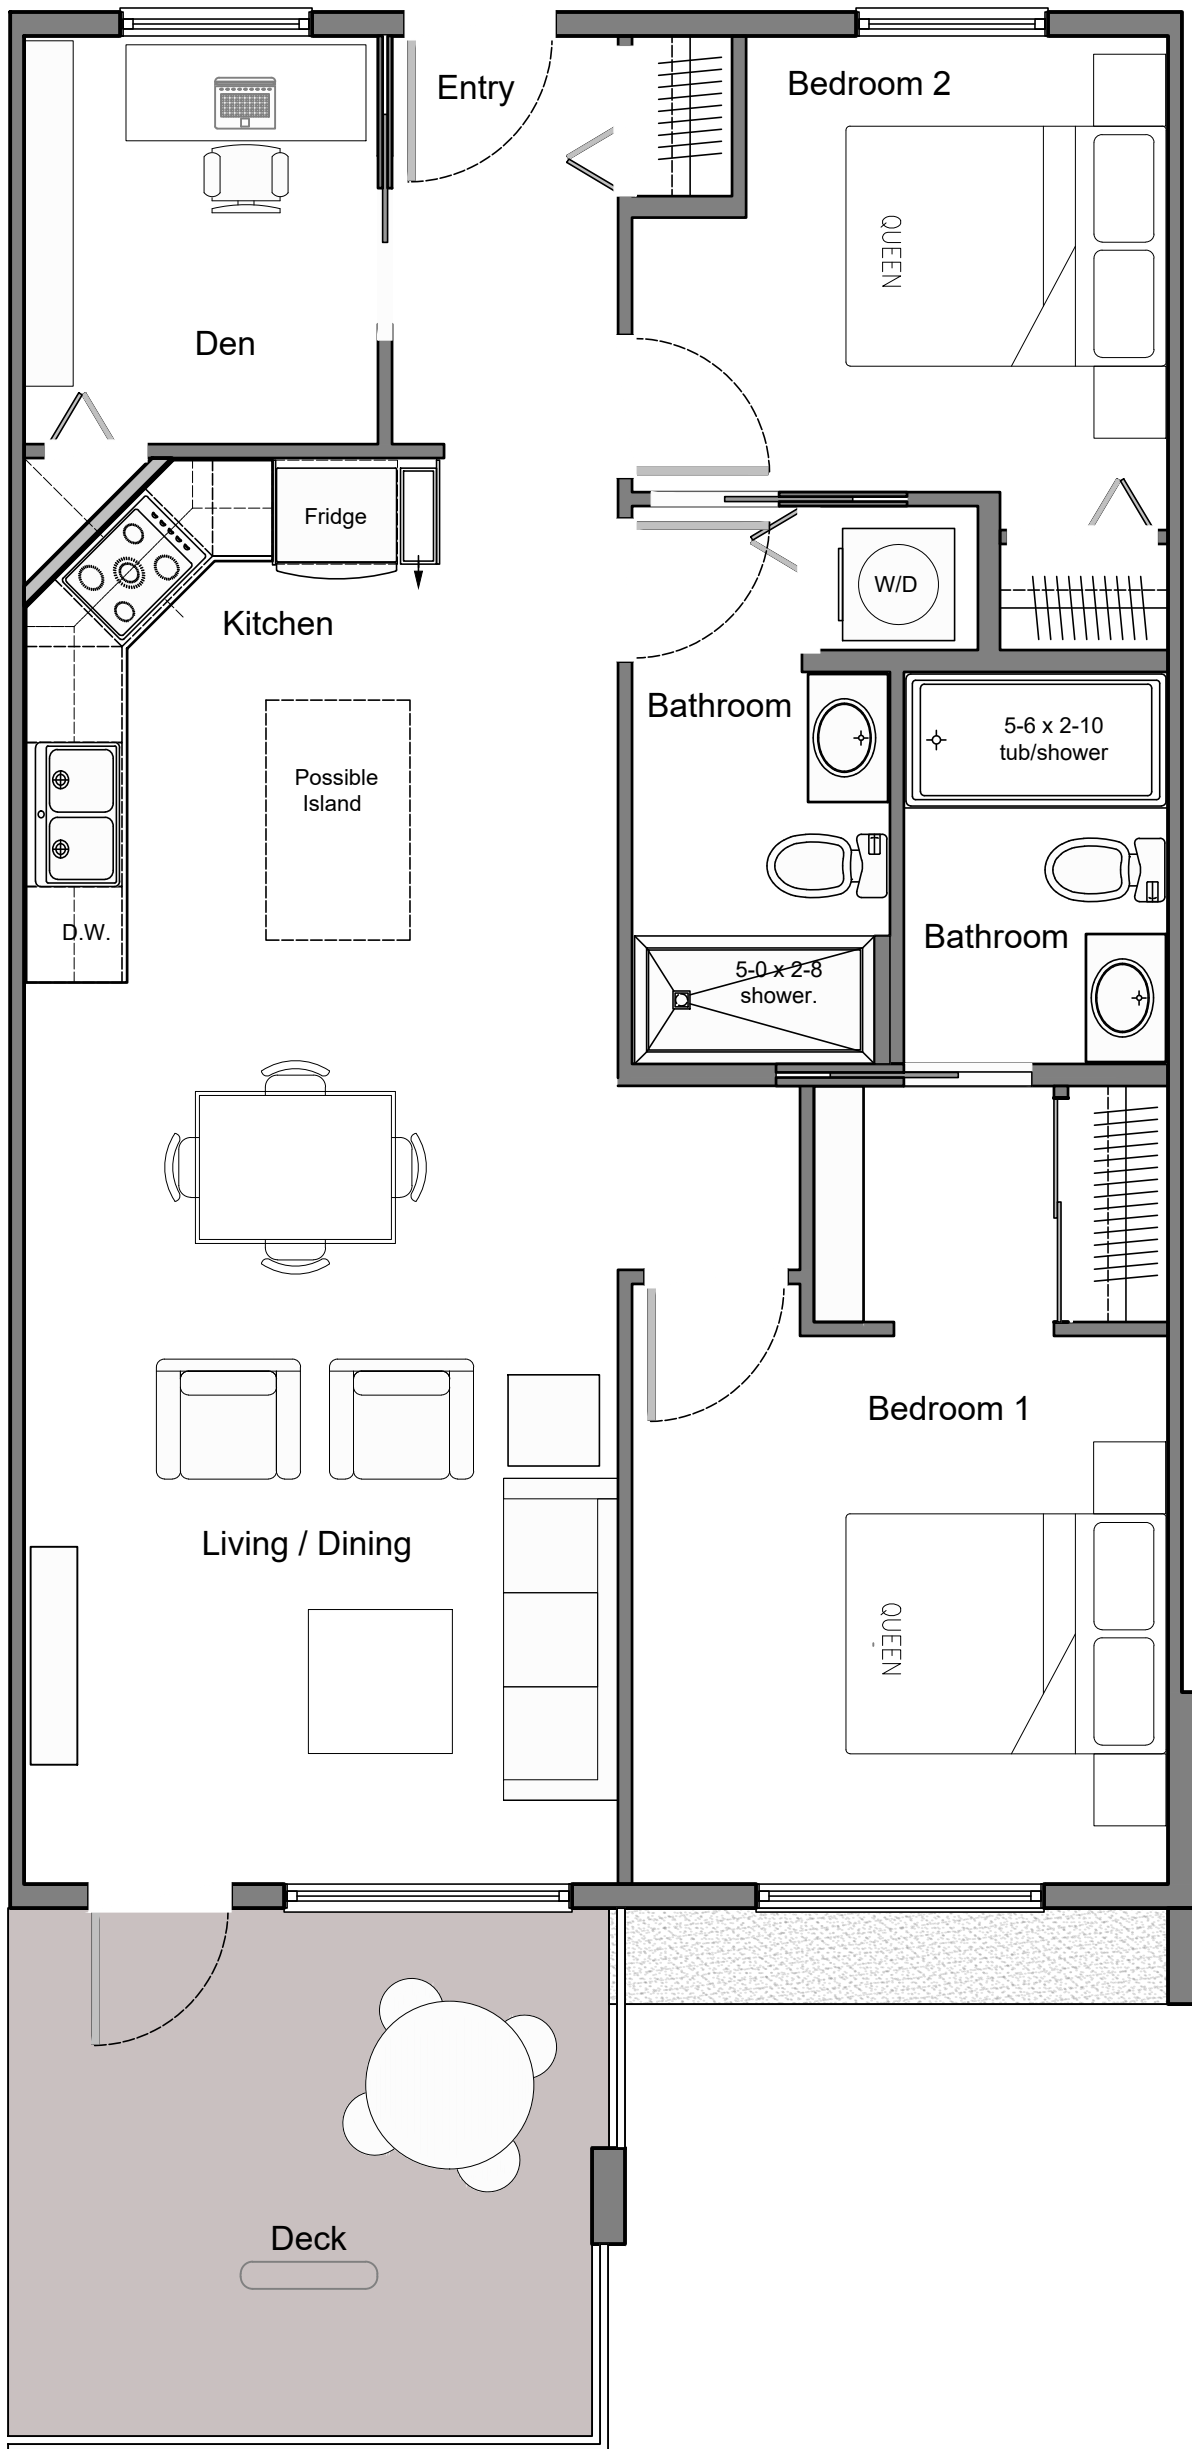

Two bedroom plus Den

C1
955 SF

6 LEVEL 6

4 LEVEL 4

3 LEVEL 3

MOBIUS ARCHITECTURE 0' 6" 1' 2' 3' 4' 5' 6' 7' 8' 9' 10'
Scalebar