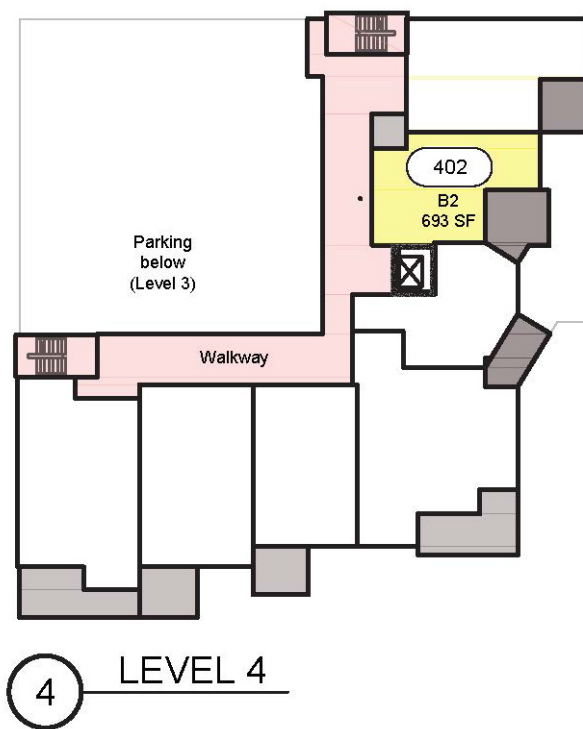

One Bedroom plus Den

B2
693 SF

MOBIUS ARCHITECTURE

1621
Project NO CL PN

D D

Scale

Unit Type B2
Title

1 FEB 28, 2019
Rev Date

B-2
Drawing NO