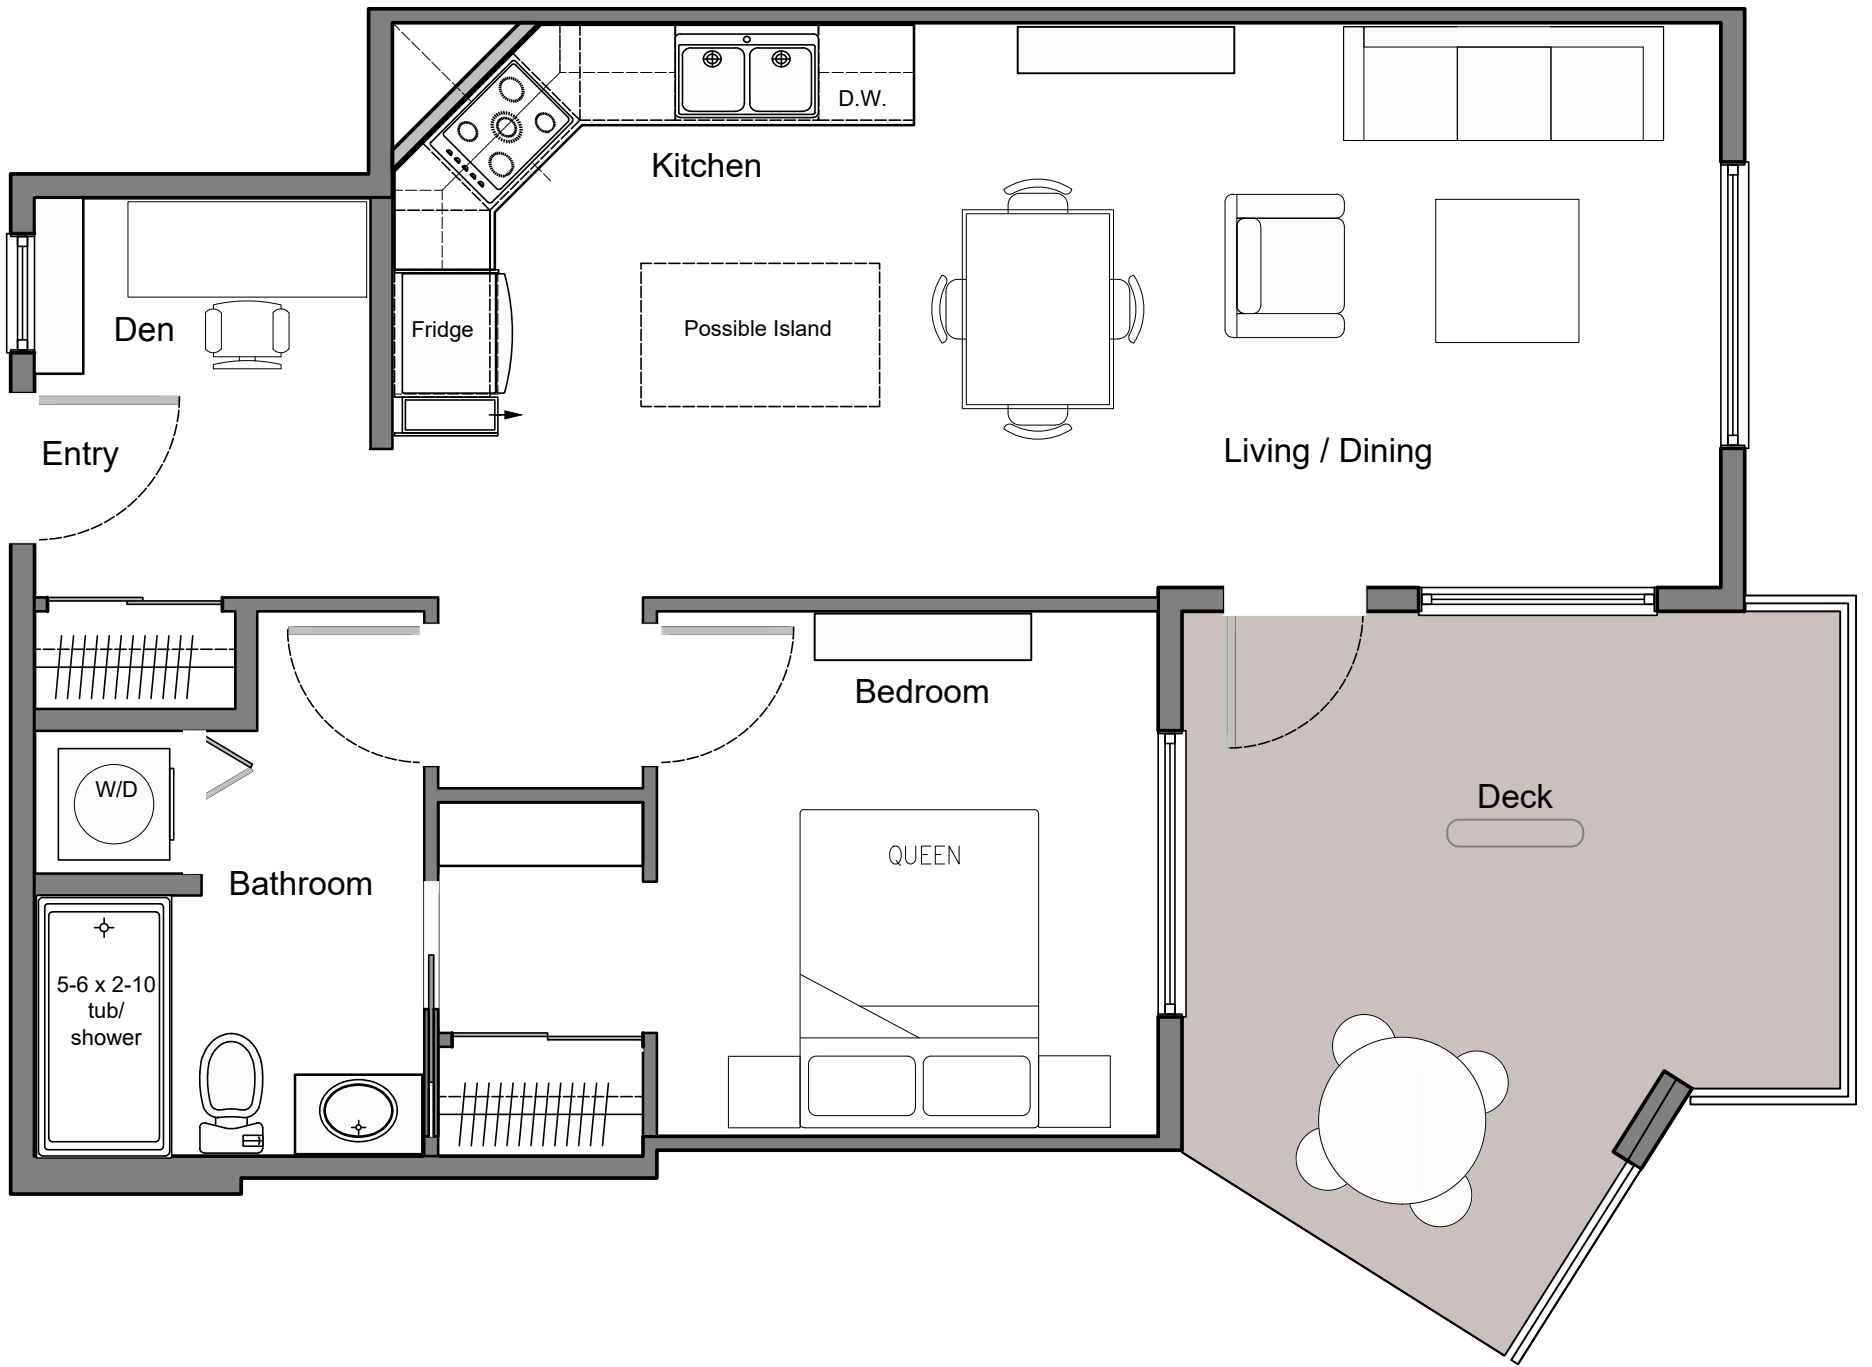

One Bedroom plus Den

B2
693 SF

MOBIUS ARCHITECTURE

1621
Project NO CL PN

D D

Scale

Unit Type B2
Title

1 FEB 28, 2019
Rev Date

B-2
Drawing NO