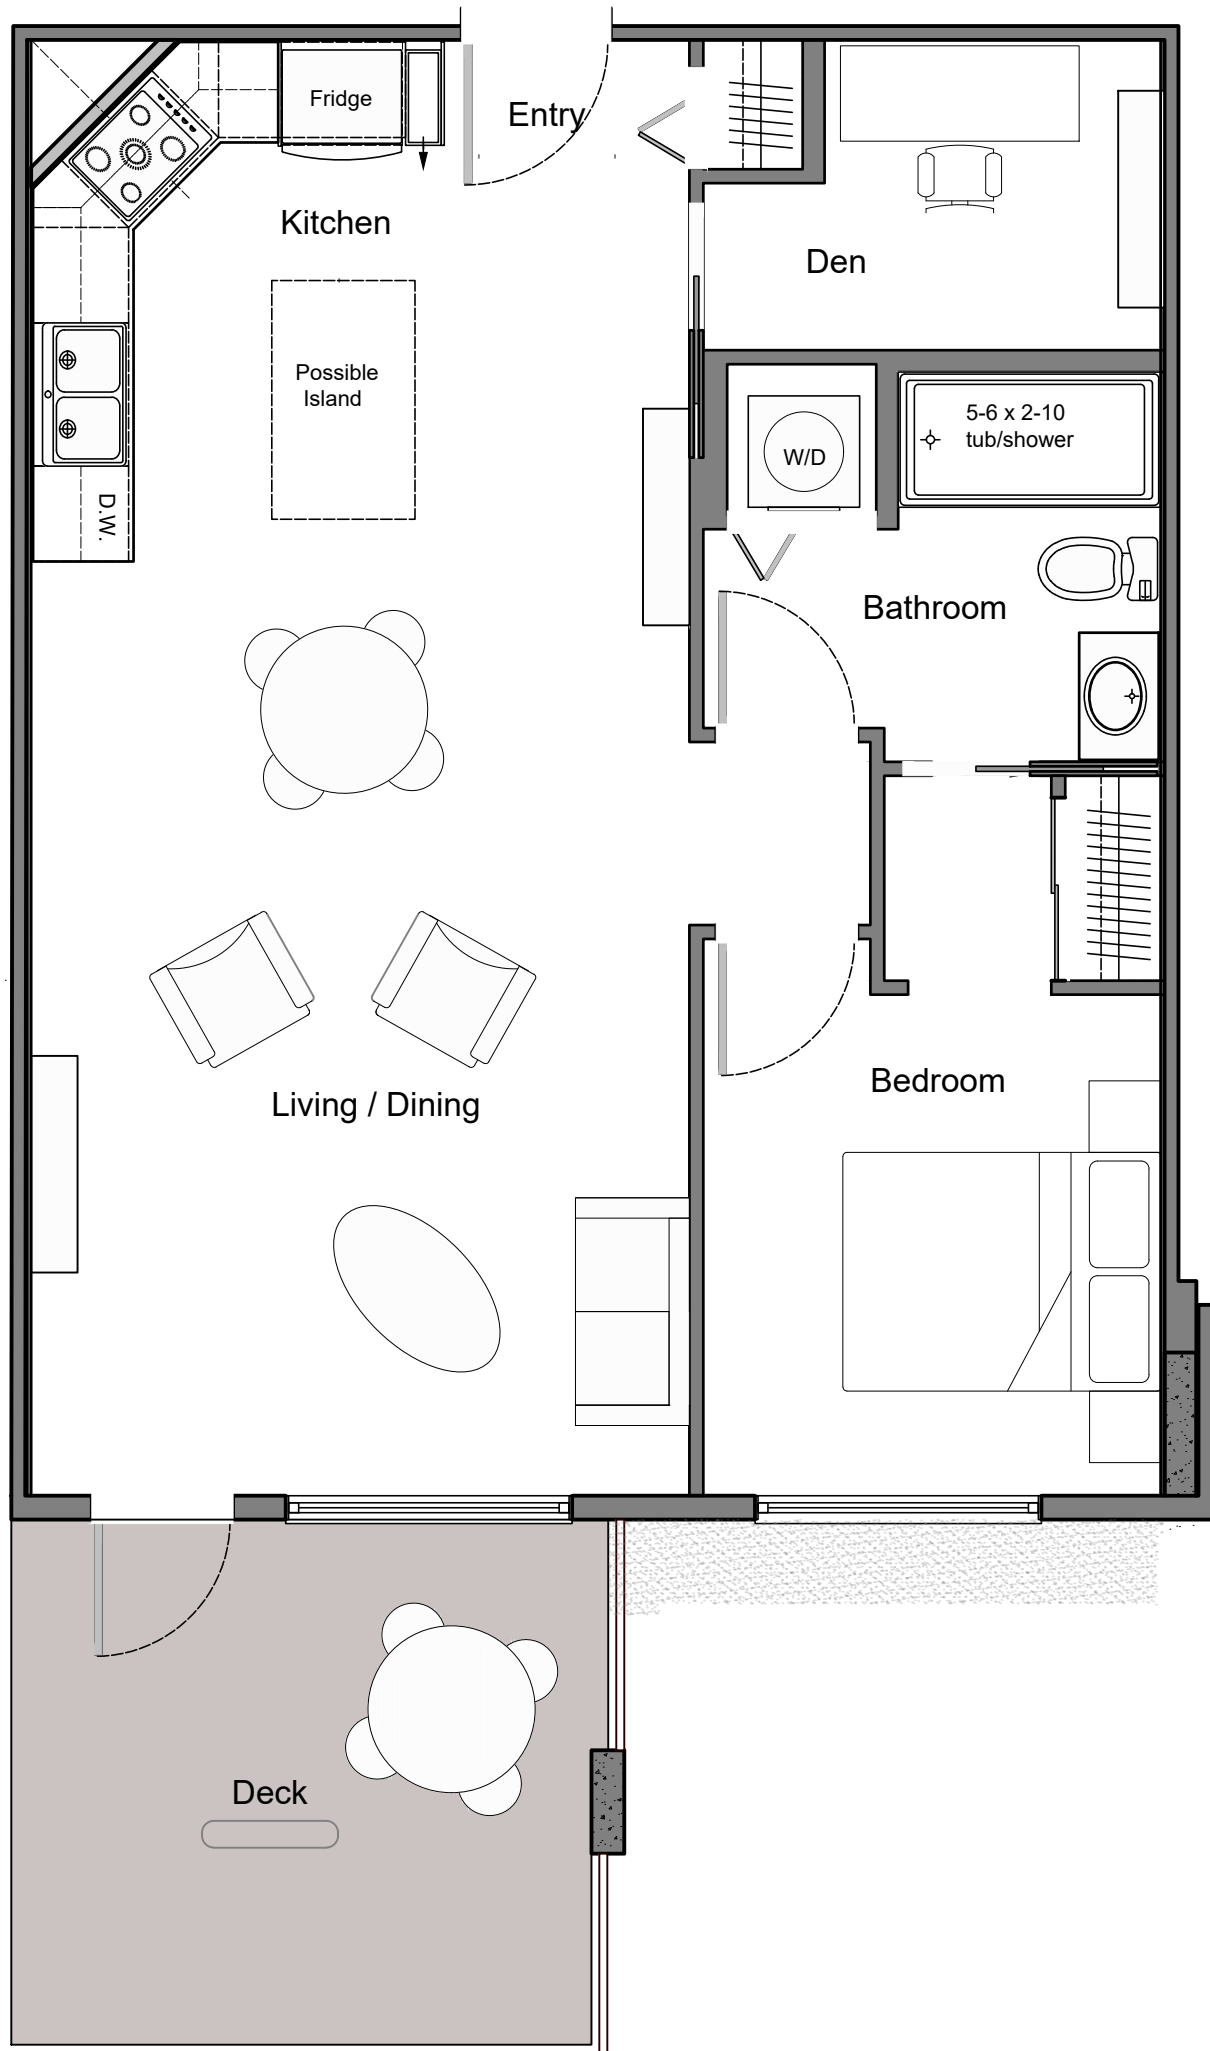

One Bedroom plus Den

A3
76LSF

MOBIUS ARCHITECTURE

1621
Project NO CL PN

D D

Scale

Unit Type A3
Title

2 FEB 28, 2019
Rev Date

A-3
Drawing NO