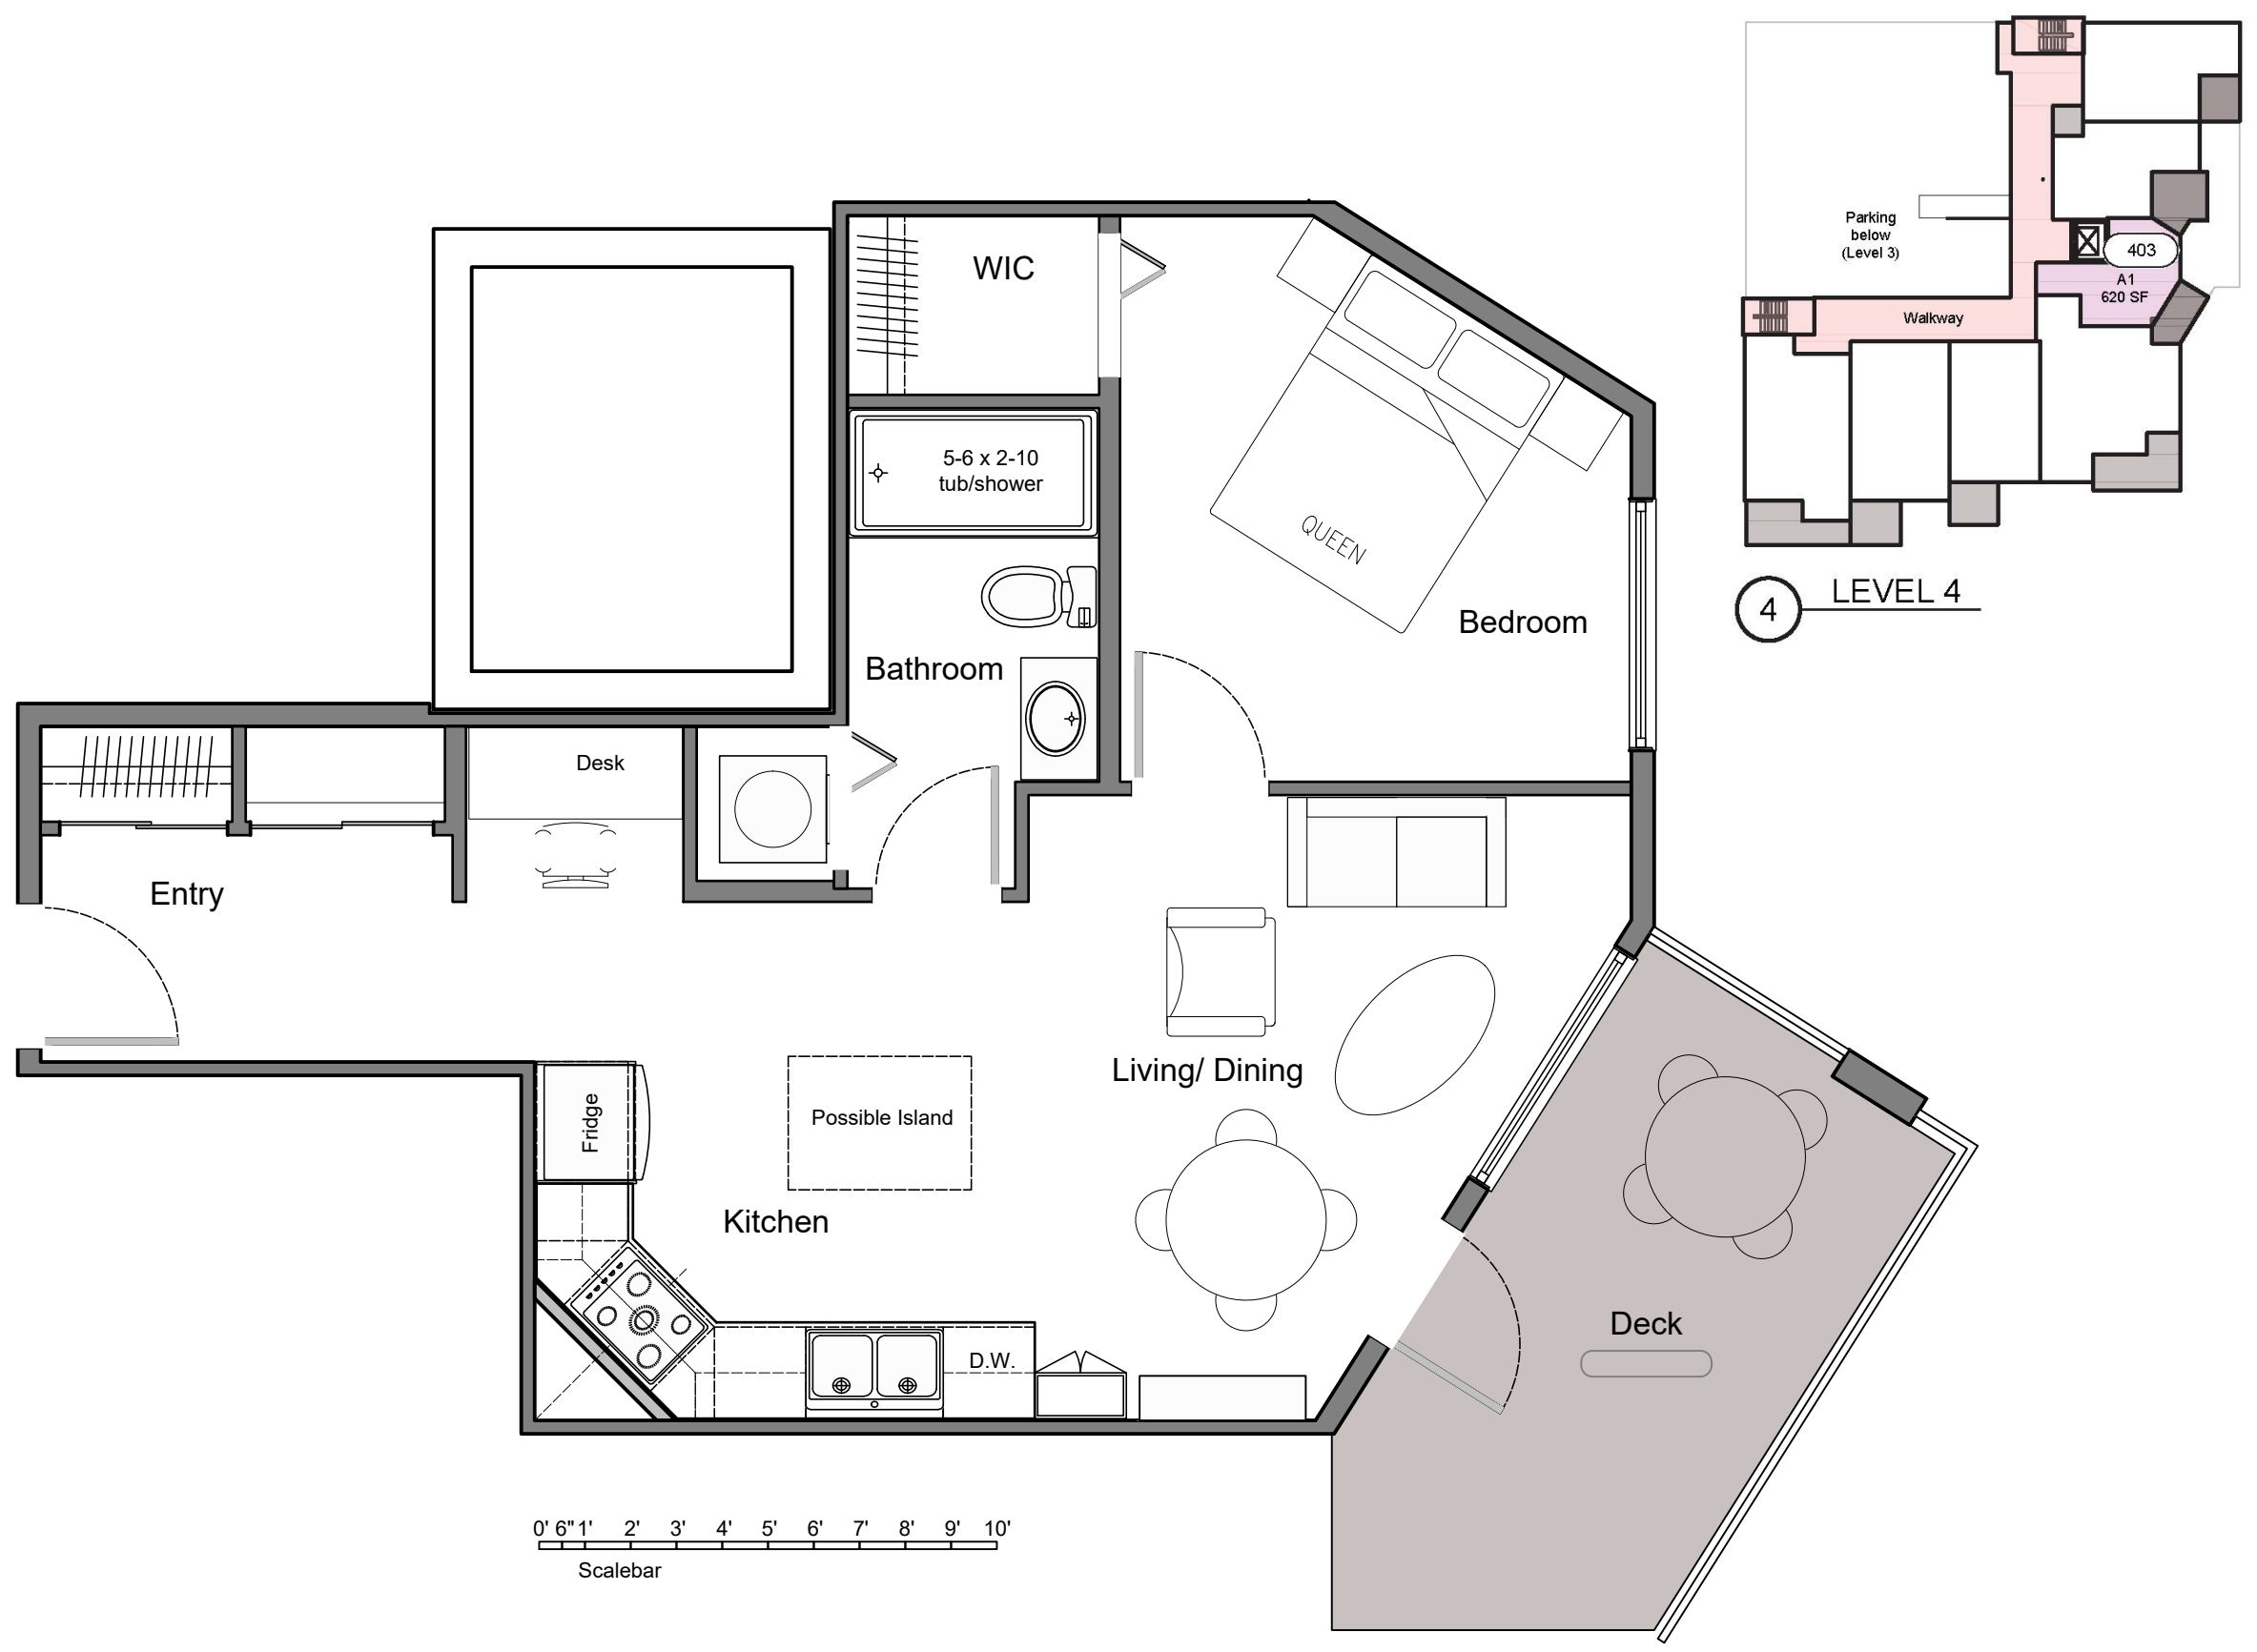

One Bedroom

A1
620 SF

MOBIUS ARCHITECTURE

1621
Project NO

CL PN

D

Scale

Unit Type A1
Title

1
Rev

FEB 28, 2019
Date

A-1
Drawing NO